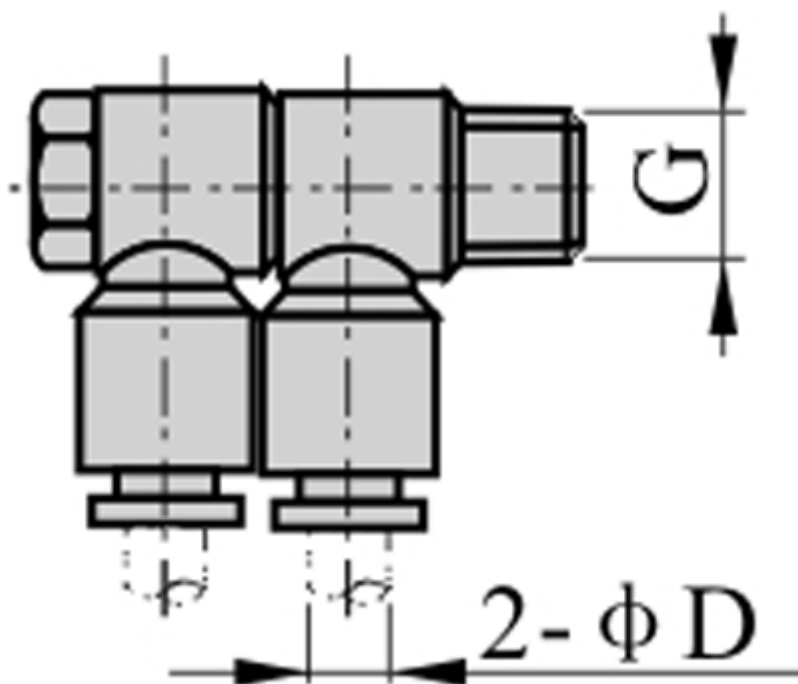

Data Sheet

Article number: 58EPHW1001

Description: Fitting EPHW1001 Double angle
Thread 1/8", tube diameter - 10

Measures

D = 10
Thread = 1/8"